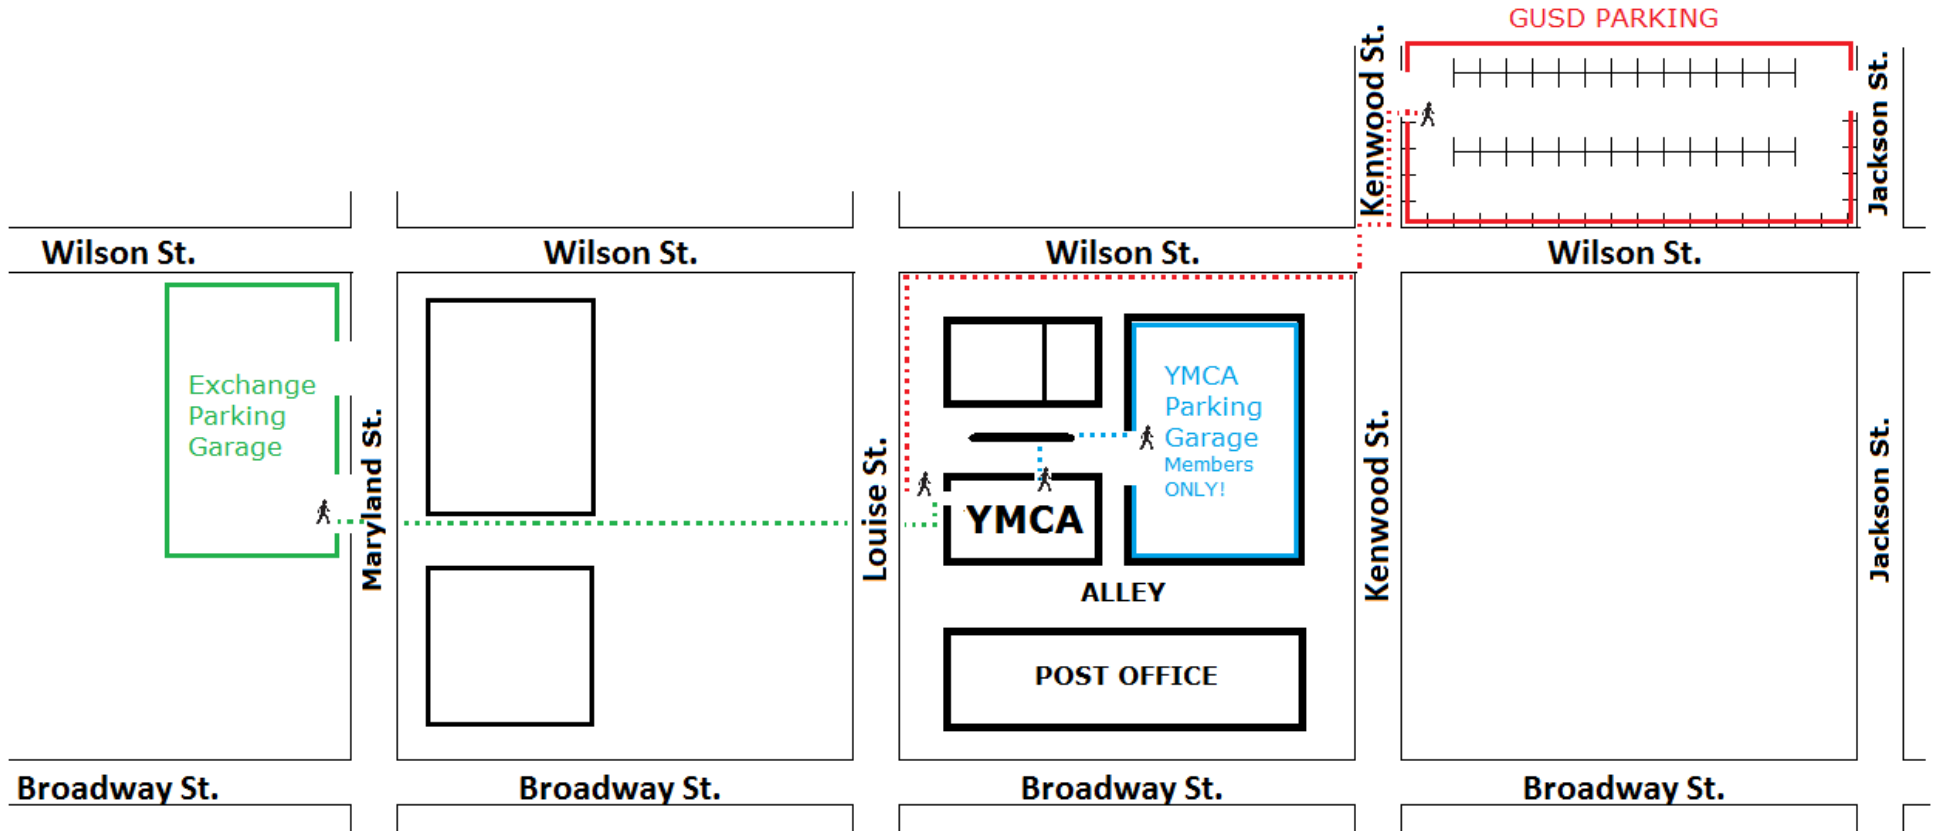

ADDITIONAL PARKING

- **GUSD Parking Hours**
 M-F 5:00 PM- 11:00 PM
 SAT 6:30 AM - 6:00 PM
- **YMCA PARKING GARAGE**
 For members only
 Must present ID card
- **EXCHANGE PARKING GARAGE**
 90 Minutes free w/o validation